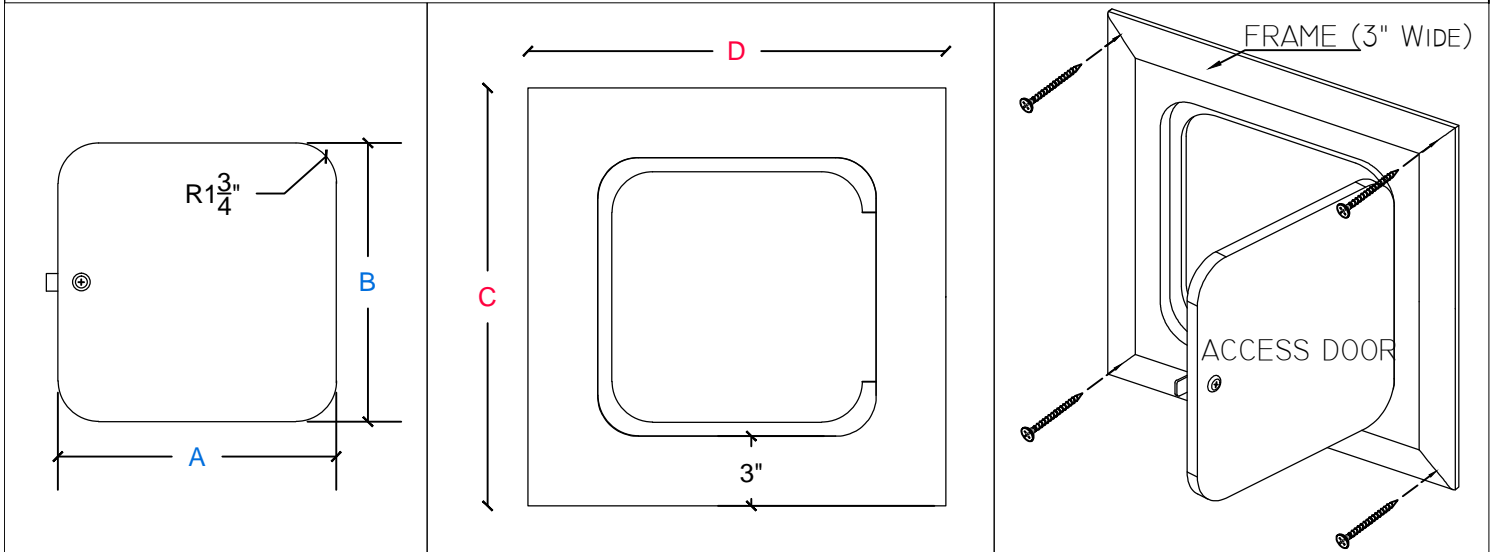

Hinged Access Panel Radius Door Corners

PART #	DOOR OPENING		CENTER OF FRAMING		WEIGHT
	A	B	C	D	
APR6X6H	6"	6"	12"	12"	2.5 lbs.
APR8X8H	8"	8"	14"	14"	3 lbs.
APR9X9H	9"	9"	15"	15"	4 lbs.
APR10X10H	10"	10"	16"	16"	4.5 lbs.
APR12X12H	12"	12"	18"	18"	5.75 lbs.
APR14X14H	14"	14"	20"	20"	7 lbs.
APR16X16H	16"	16"	22"	22"	8.5 lbs.
APR18X18H	18"	18"	24"	24"	10 lbs.
APR20X20H	20"	20"	26"	26"	12 lbs.
APR24X24H	24"	24"	30"	30"	15.5 lbs.
APR30X30H	30"	30"	36"	36"	22.5 lbs
APR36X36H	36"	36"	42"	42"	30.75 lbs
APR42X42H	42"	42"	48"	48"	40 lbs
APR48X48H	48"	48"	52"	52"	44 lbs

LOCK OPTIONS	Lock & Key	Slotted	Magnetic
--------------	------------	---------	----------