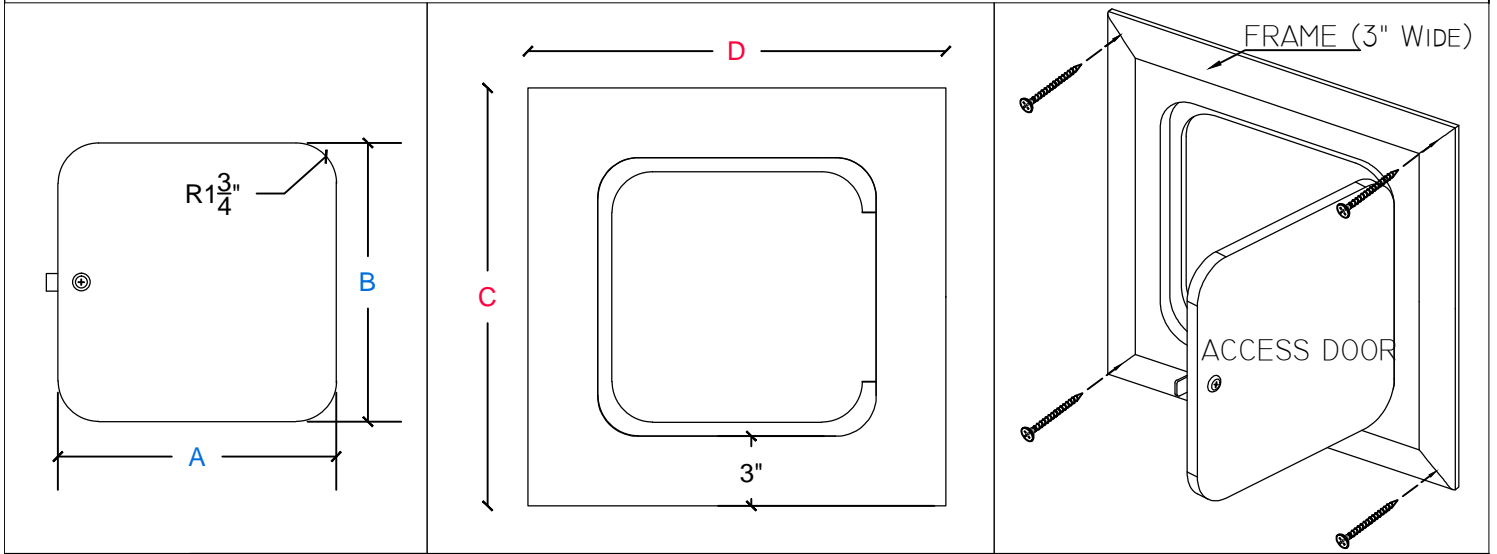

Hinged Access Panel Radius Door Corners

PART #	DOOR OPENING		CENTER OF FRAMING		WEIGHT
	A	B	C	D	
APR6X6H	6"	6"	12"	12"	2.5 lbs.
APR8X8H	8"	8"	14"	14"	3 lbs.
APR9X9H	9"	9"	15"	15"	4 lbs.
APR10X10H	10"	10"	16"	16"	4.5 lbs.
APR12X12H	12"	12"	18"	18"	5.75 lbs.
APR14X14H	14"	14"	20"	20"	7 lbs.
APR16X16H	16"	16"	22"	22"	8.5 lbs.
APR18X18H	18"	18"	24"	24"	10 lbs.
APR20X20H	20"	20"	26"	26"	12 lbs.
APR24X24H	24"	24"	30"	30"	15.5 lbs.
APR30X30H	30"	30"	36"	36"	22.5 lbs
APR36X36H	36"	36"	42"	42"	30.75 lbs
APR42X42H	42"	42"	48"	48"	40 lbs
APR48X48H	48"	48"	52"	52"	44 lbs

LOCK OPTIONS	Lock & Key	Slotted	Magnetic
--------------	------------	---------	----------