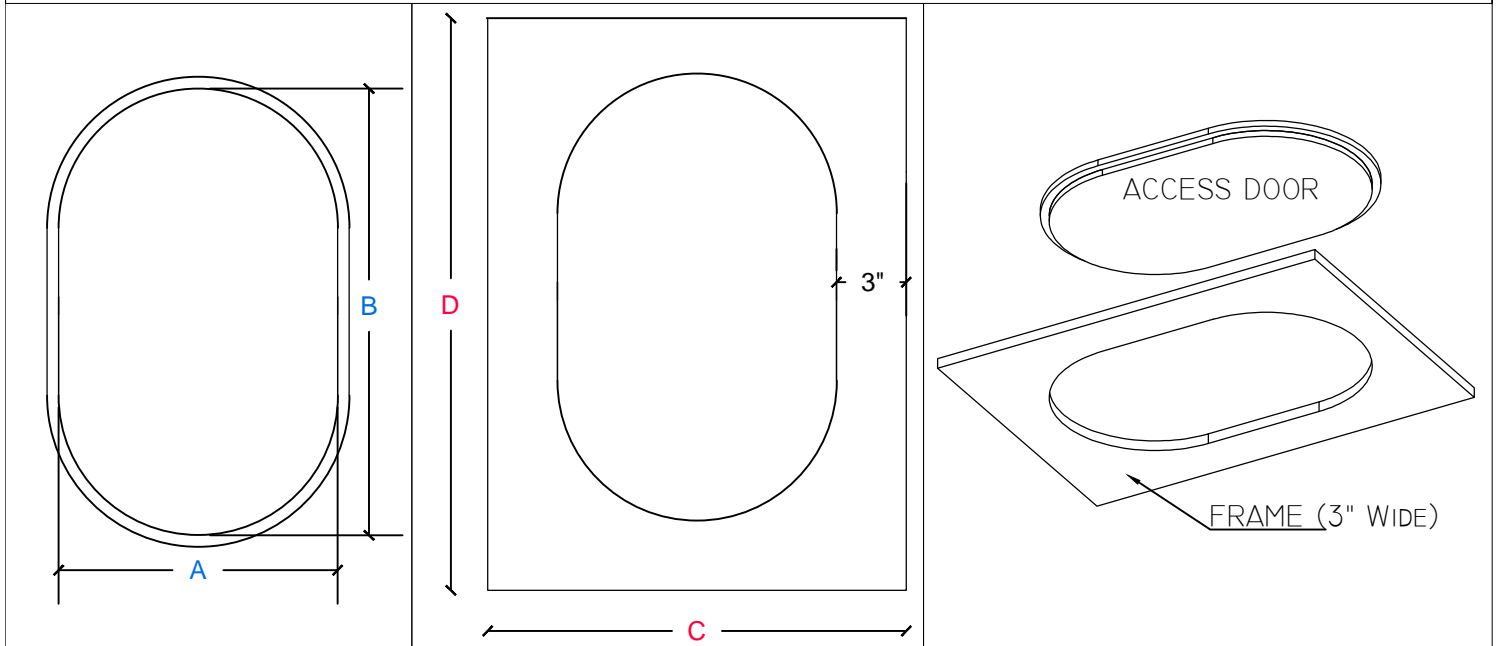

Lift & Shift Access Panel Oval Door

PART #	DOOR OPENING		CENTER OF FRAMING		WEIGHT
	A	B	C	D	
APO10X20H	10"	20"	16"	26"	2.5 lbs.
APO12X24H	12"	24"	18"	30"	3 lbs.
APO14X28H	14"	28"	20"	34"	4 lbs.
APO16X32H	16"	32"	22"	38"	4.5 lbs.
APO18X36H	18"	36"	24"	42"	5.75 lbs.
APO24X48H	24"	48"	30"	54"	7 lbs.