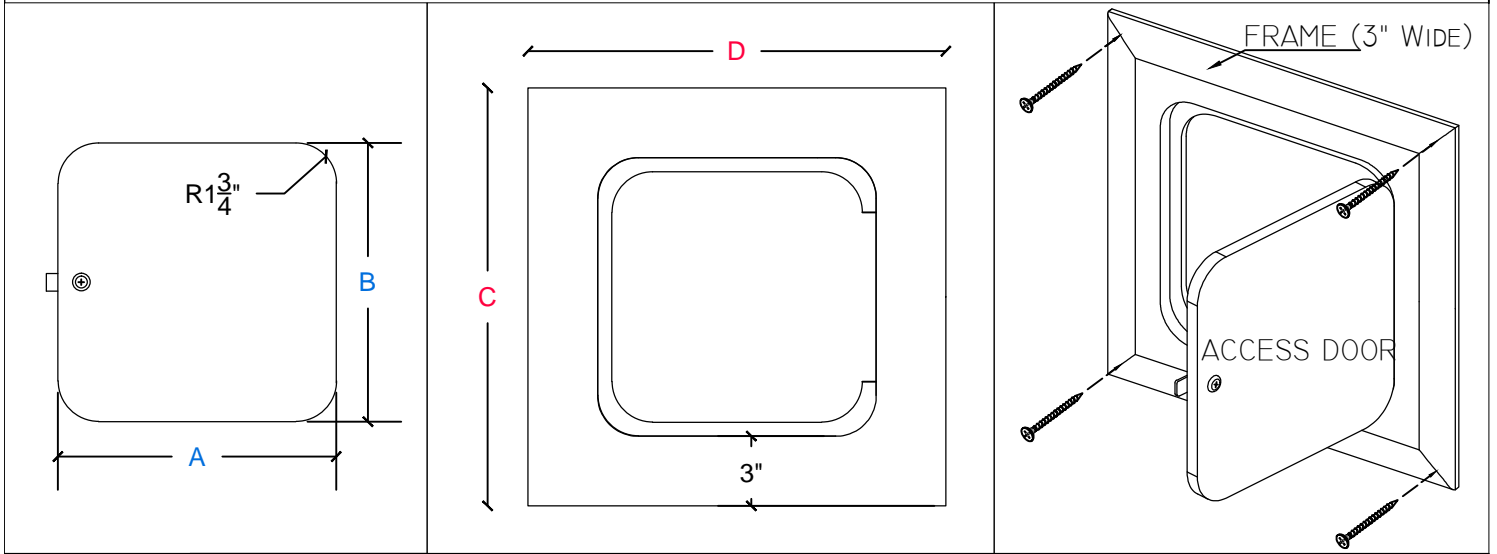

## Hinged Access Panel Radius Door Corners

PART #	DOOR OPENING		CENTER OF FRAMING		WEIGHT
	A	B	C	D	
APR6X6H	6"	6"	12"	12"	2.5 lbs.
APR8X8H	8"	8"	14"	14"	3 lbs.
APR9X9H	9"	9"	15"	15"	4 lbs.
APR10X10H	10"	10"	16"	16"	4.5 lbs.
APR12X12H	12"	12"	18"	18"	5.75 lbs.
APR14X14H	14"	14"	20"	20"	7 lbs.
APR16X16H	16"	16"	22"	22"	8.5 lbs.
APR18X18H	18"	18"	24"	24"	10 lbs.
APR20X20H	20"	20"	26"	26"	12 lbs.
APR24X24H	24"	24"	30"	30"	15.5 lbs.
APR30X30H	30"	30"	36"	36"	22.5 lbs
APR36X36H	36"	36"	42"	42"	30.75 lbs
APR42X42H	42"	42"	48"	48"	40 lbs
APR48X48H	48"	48"	52"	52"	44 lbs

LOCK OPTIONS	Lock & Key	Slotted	Magnetic
--------------	------------	---------	----------