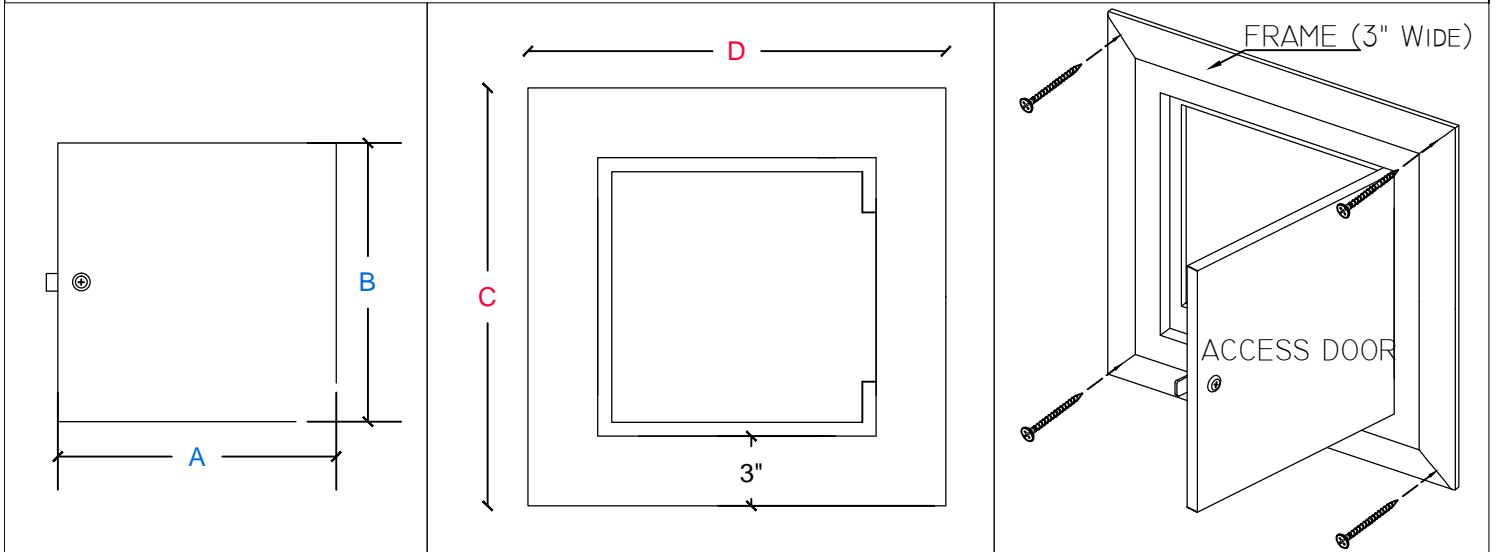

Hinged Access Panel Square Door Corners

PART #	DOOR OPENING		CENTER OF FRAMING		WEIGHT
	A	B	C	D	
APS6X6H	6"	6"	12"	12"	2.5 lbs.
APS8X8H	8"	8"	14"	14"	3 lbs.
APS9X9H	9"	9"	15"	15"	4 lbs.
APS10X10H	10"	10"	16"	16"	4.5 lbs.
APS12X12H	12"	12"	18"	18"	5.75 lbs.
APS14X14H	14"	14"	20"	20"	7 lbs.
APS16X16H	16"	16"	22"	22"	8.5 lbs.
APS18X18H	18"	18"	24"	24"	10 lbs.
APS20X20H	20"	20"	26"	26"	12 lbs.
APS24X24H	24"	24"	30"	30"	15.5 lbs.
APS30X30H	30"	30"	36"	36"	22.5 lbs
APS36X36H	36"	36"	42"	42"	30.75 lbs
APS42X42H	42"	42"	48"	48"	40 lbs
APS48X48H	48"	48"	52"	52"	44 lbs

LOCK OPTIONS	Lock & Key	Slotted	Magnetic
--------------	------------	---------	----------